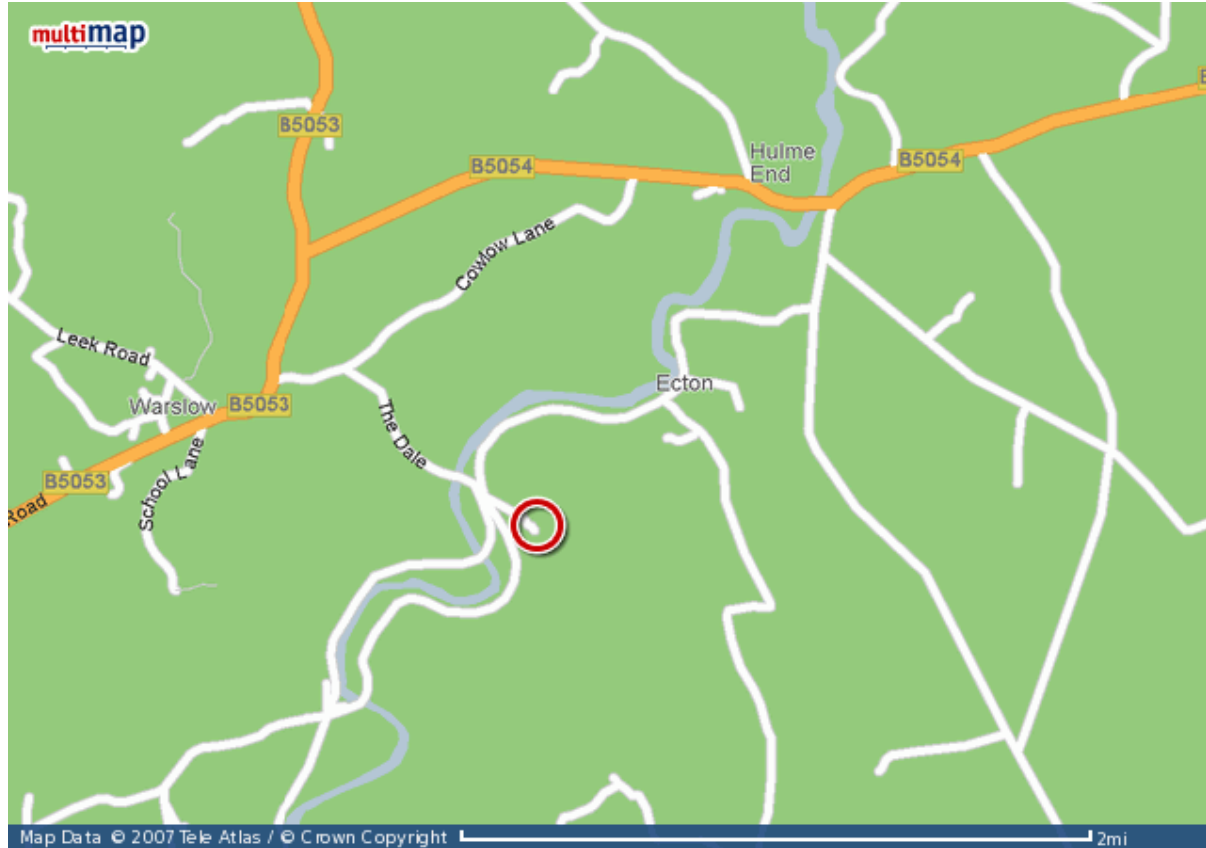

 active hotels [CLICK HERE](#) to save up to **75%** on reservations in over **52,000 hotels worldwide**

Map of Warslow, United Kingdom

Nearest transport link

Your notes

Railway: Buxton (9.77mi, 15.72km)

 active hotels [CLICK HERE](#) to save up to **75%** on reservations in over **52,000 hotels worldwide**